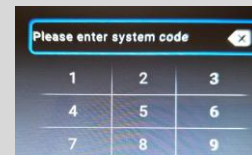

Akuvox S562W

• WI-FI

Click the following:

1) More

2) Settings

3) Advanced Settings

4) Enter Password (Default password is 123456)

5) WI-FI