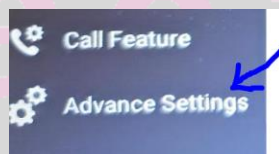

Akuvox S562W

• WI-FI

Click the following:

1) More

2) Settings

3) Advanced Settings

4) Enter Password (Default password is 123456)

5) WI-FI